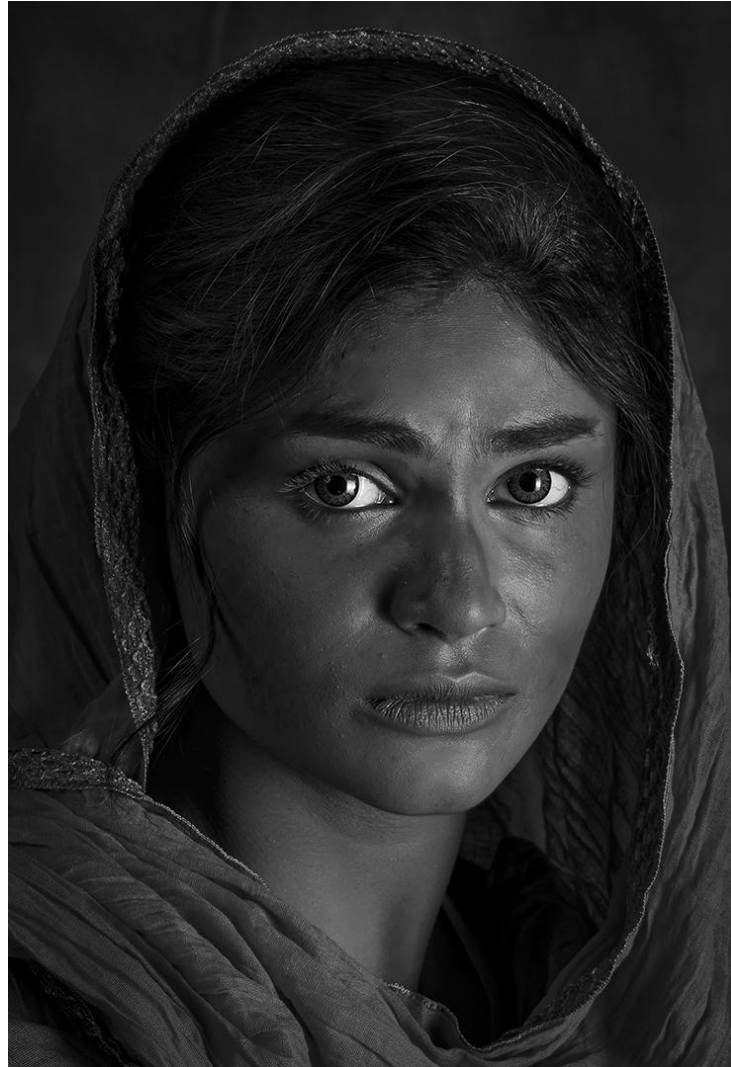

CIRCUIT MERIT(PDF) | Judging 3 | ENIGMA CIRCUIT 2023 | PORTRAIT (PIDM) (DIGITAL) | solitude | aniket chatterjee | India