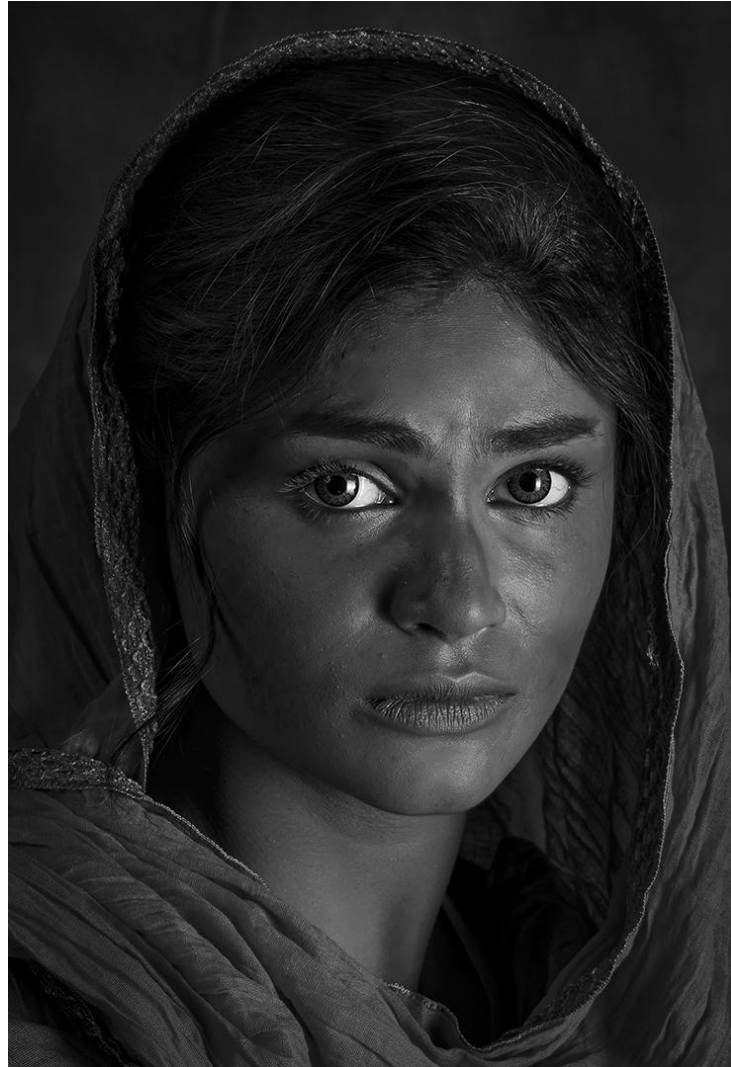

JSP GOLD MEDAL | Judging 6 | ENIGMA CIRCUIT 2023 | PORTRAIT (PIDM) (DIGITAL) | solitude | aniket chatterjee | India