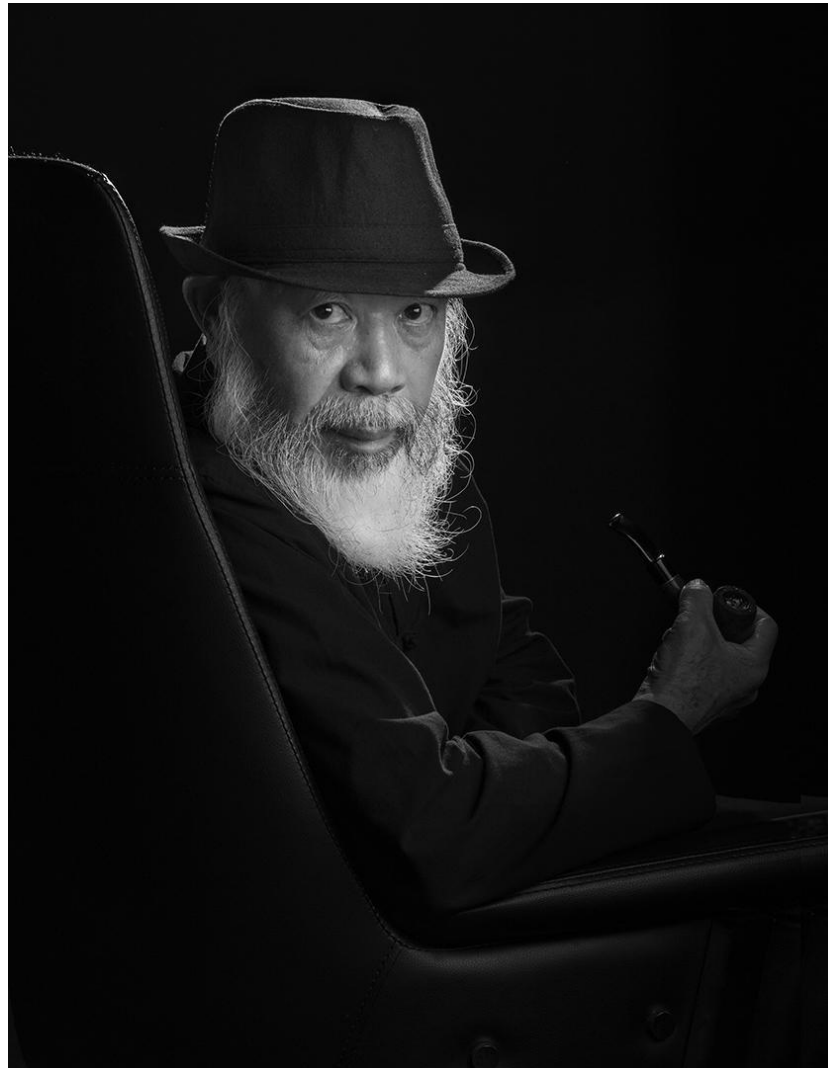

CIRCUIT MERIT(PDF) | Judging 6 | ENIGMA CIRCUIT 2023 | PORTRAIT (PIDM) (DIGITAL) | Painter | Yunsheng He | China