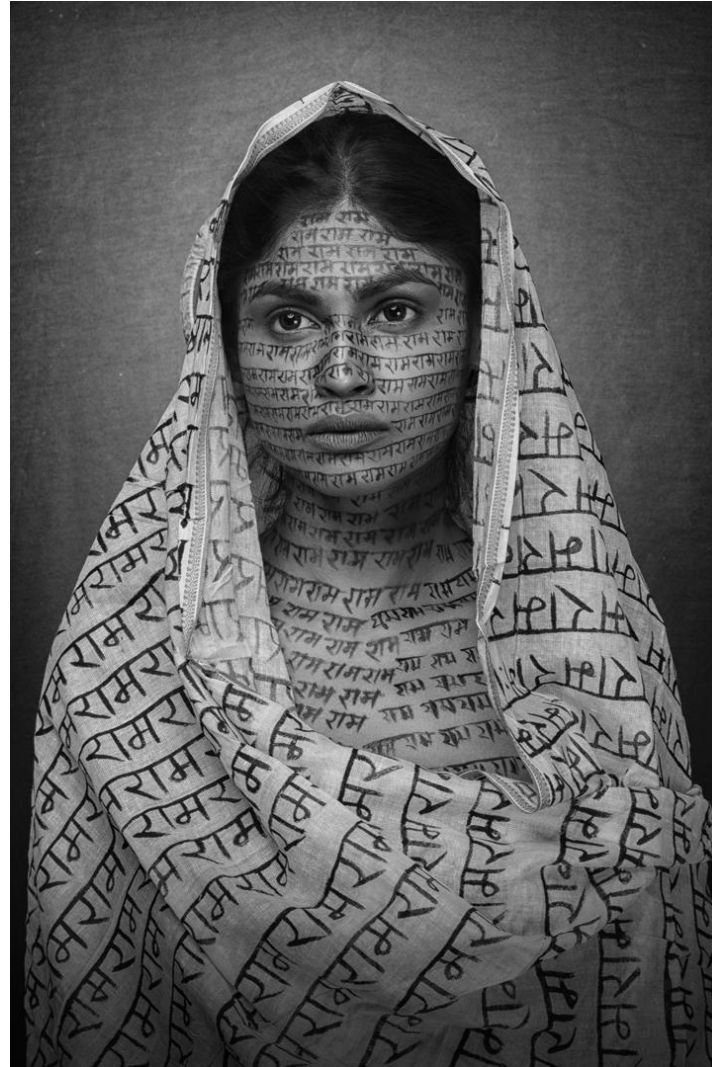

JURIES CHOICE(PDF) | Judging 3 | ENIGMA CIRCUIT 2023 | PORTRAIT (PIDM) (DIGITAL) | RAMNAMI RUMEO | SUMIT BOSE | India