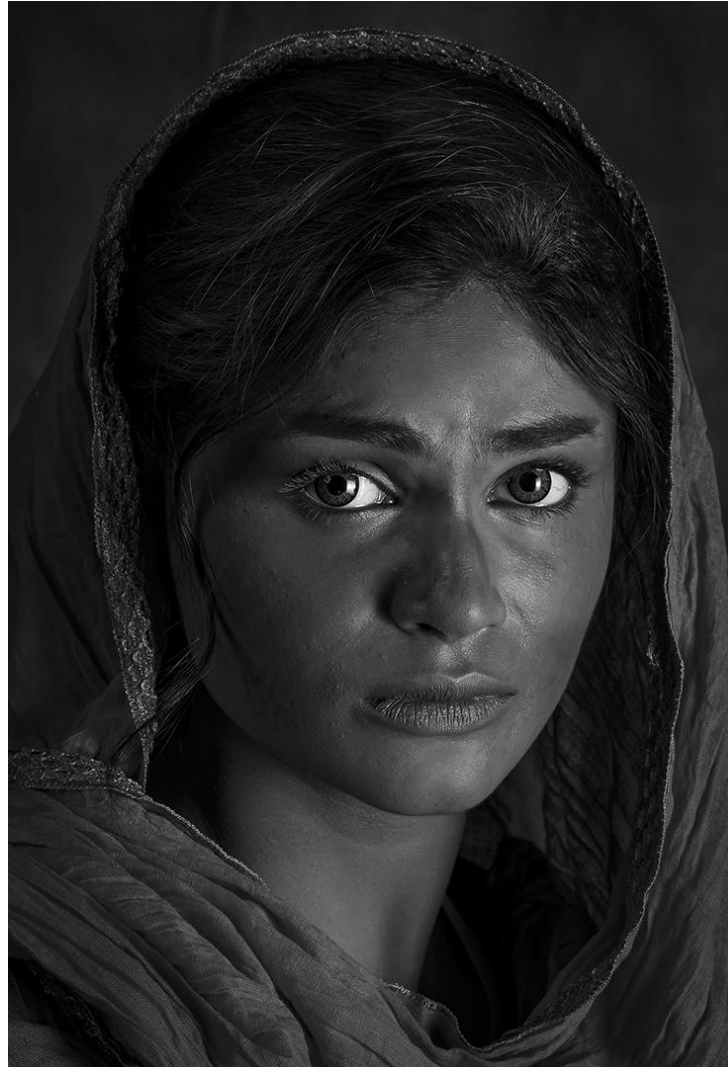

CIRCUIT MERIT(PDF) | Judging 5 | ENIGMA CIRCUIT 2023 | PORTRAIT (PIDM) (DIGITAL) | solitude | aniket chatterjee | India