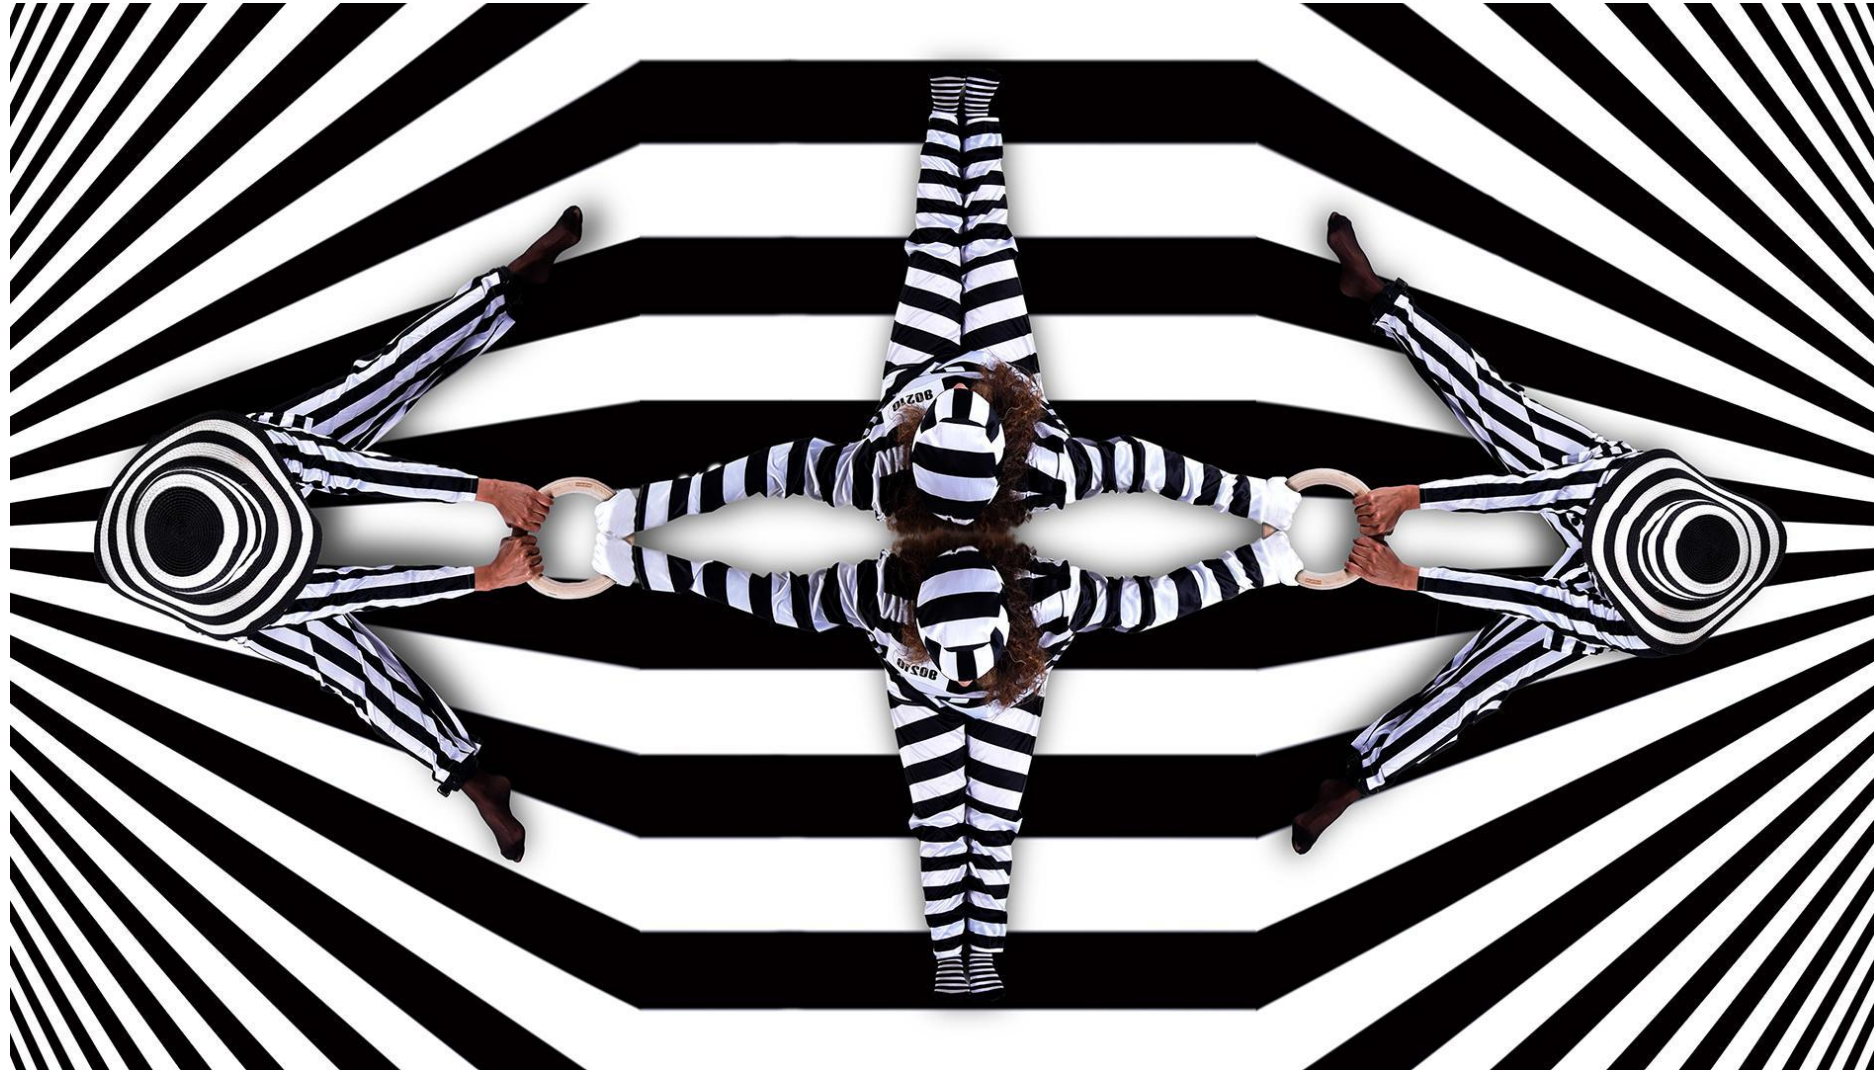

JSP GOLD MEDAL | Judging 5 | ENIGMA CIRCUIT 2023 | COLOR OPEN (PIDC) (DIGITAL) | Decadas | Florentino Molero Gutierrez | Spain