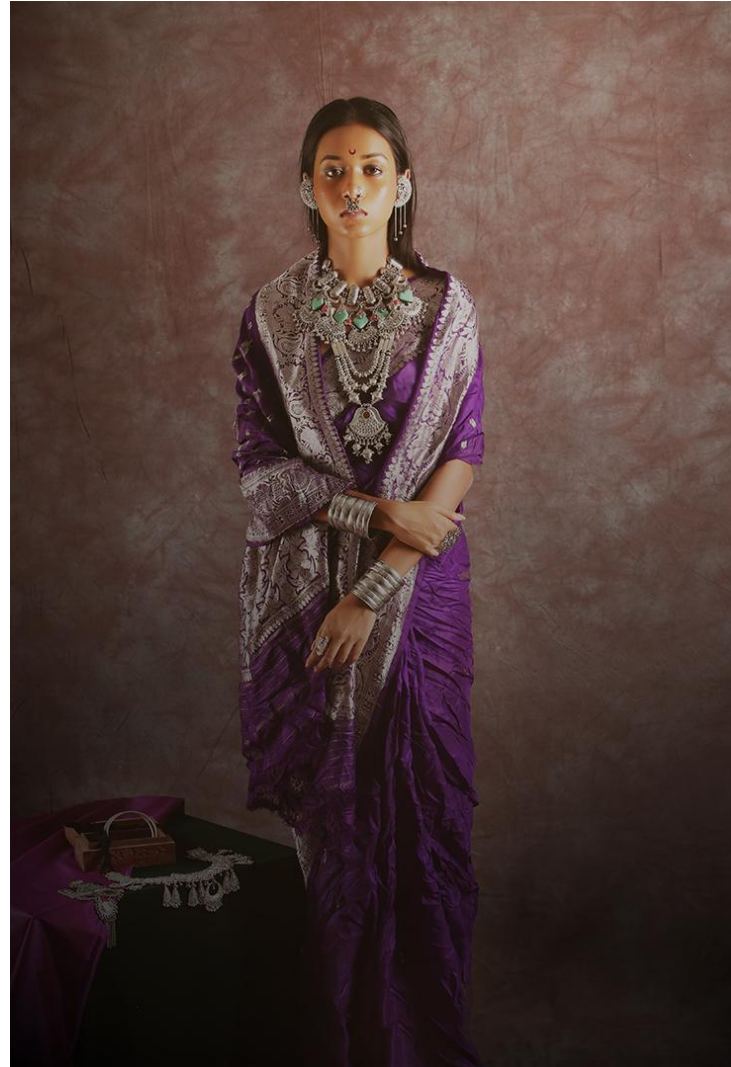

CIRCUIT MERIT(PDF) | Judging 1 | ENIGMA CIRCUIT 2023 | COLOR OPEN (PIDC) (DIGITAL) | RAS RANG 1547 | Raj Kumar Jain | India