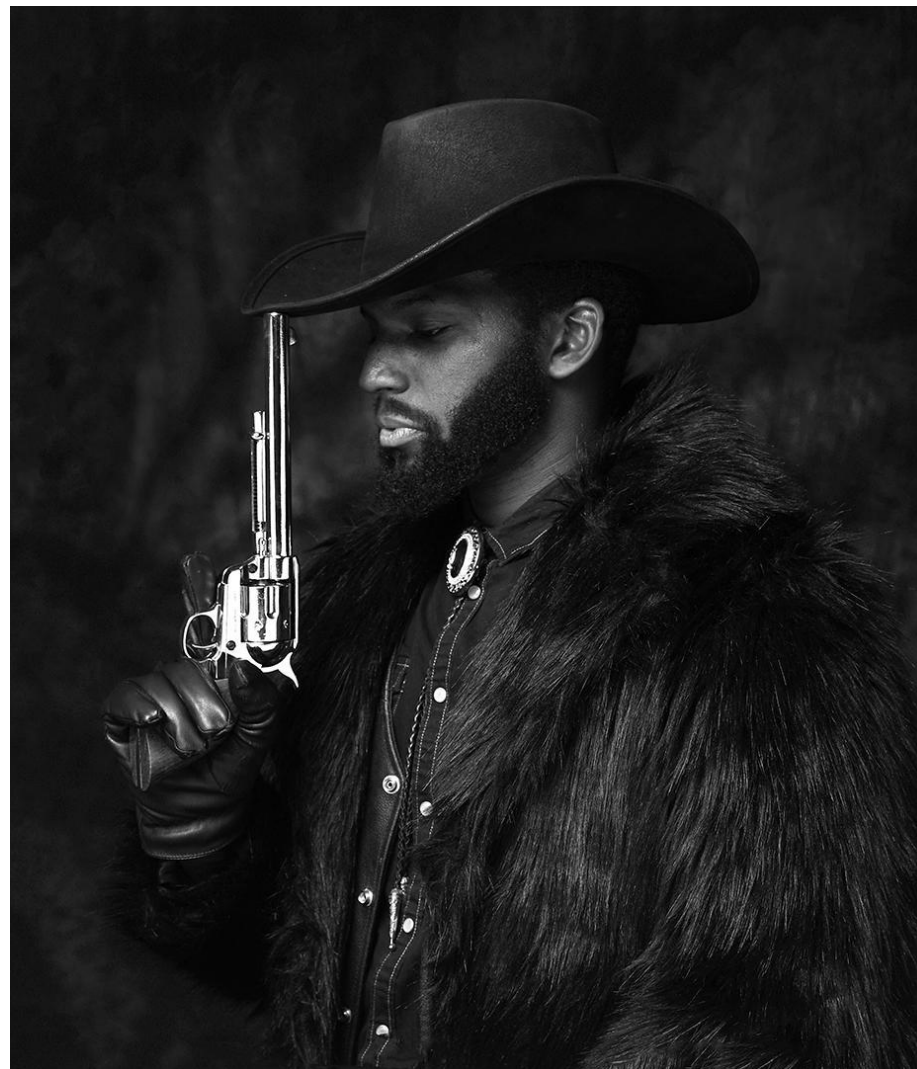

JURIES CHOICE(PDF) | Judging 5 | ENIGMA CIRCUIT 2023 | PORTRAIT (PIDM) (DIGITAL) | Gun Man | Lewis Ka Yin Choi | Hong Kong