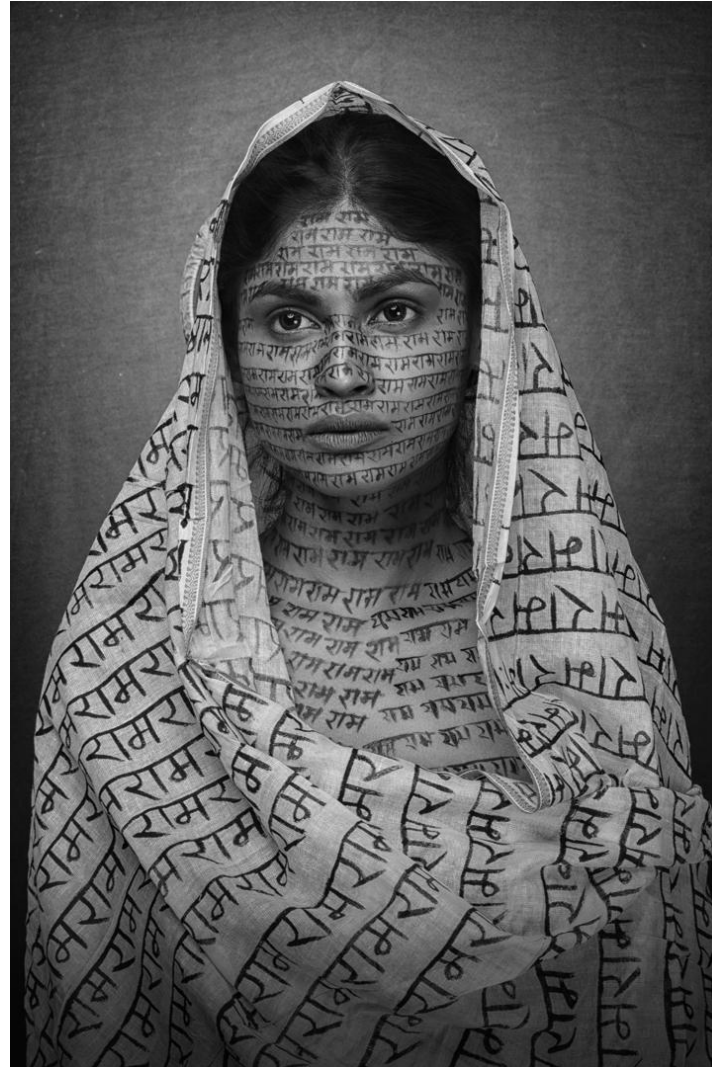

JURIES CHOICE(PDF) | Judging 2 | ENIGMA CIRCUIT 2023 | PORTRAIT (PIDM) (DIGITAL) | RAMNAMI RUMEO | SUMIT BOSE | India